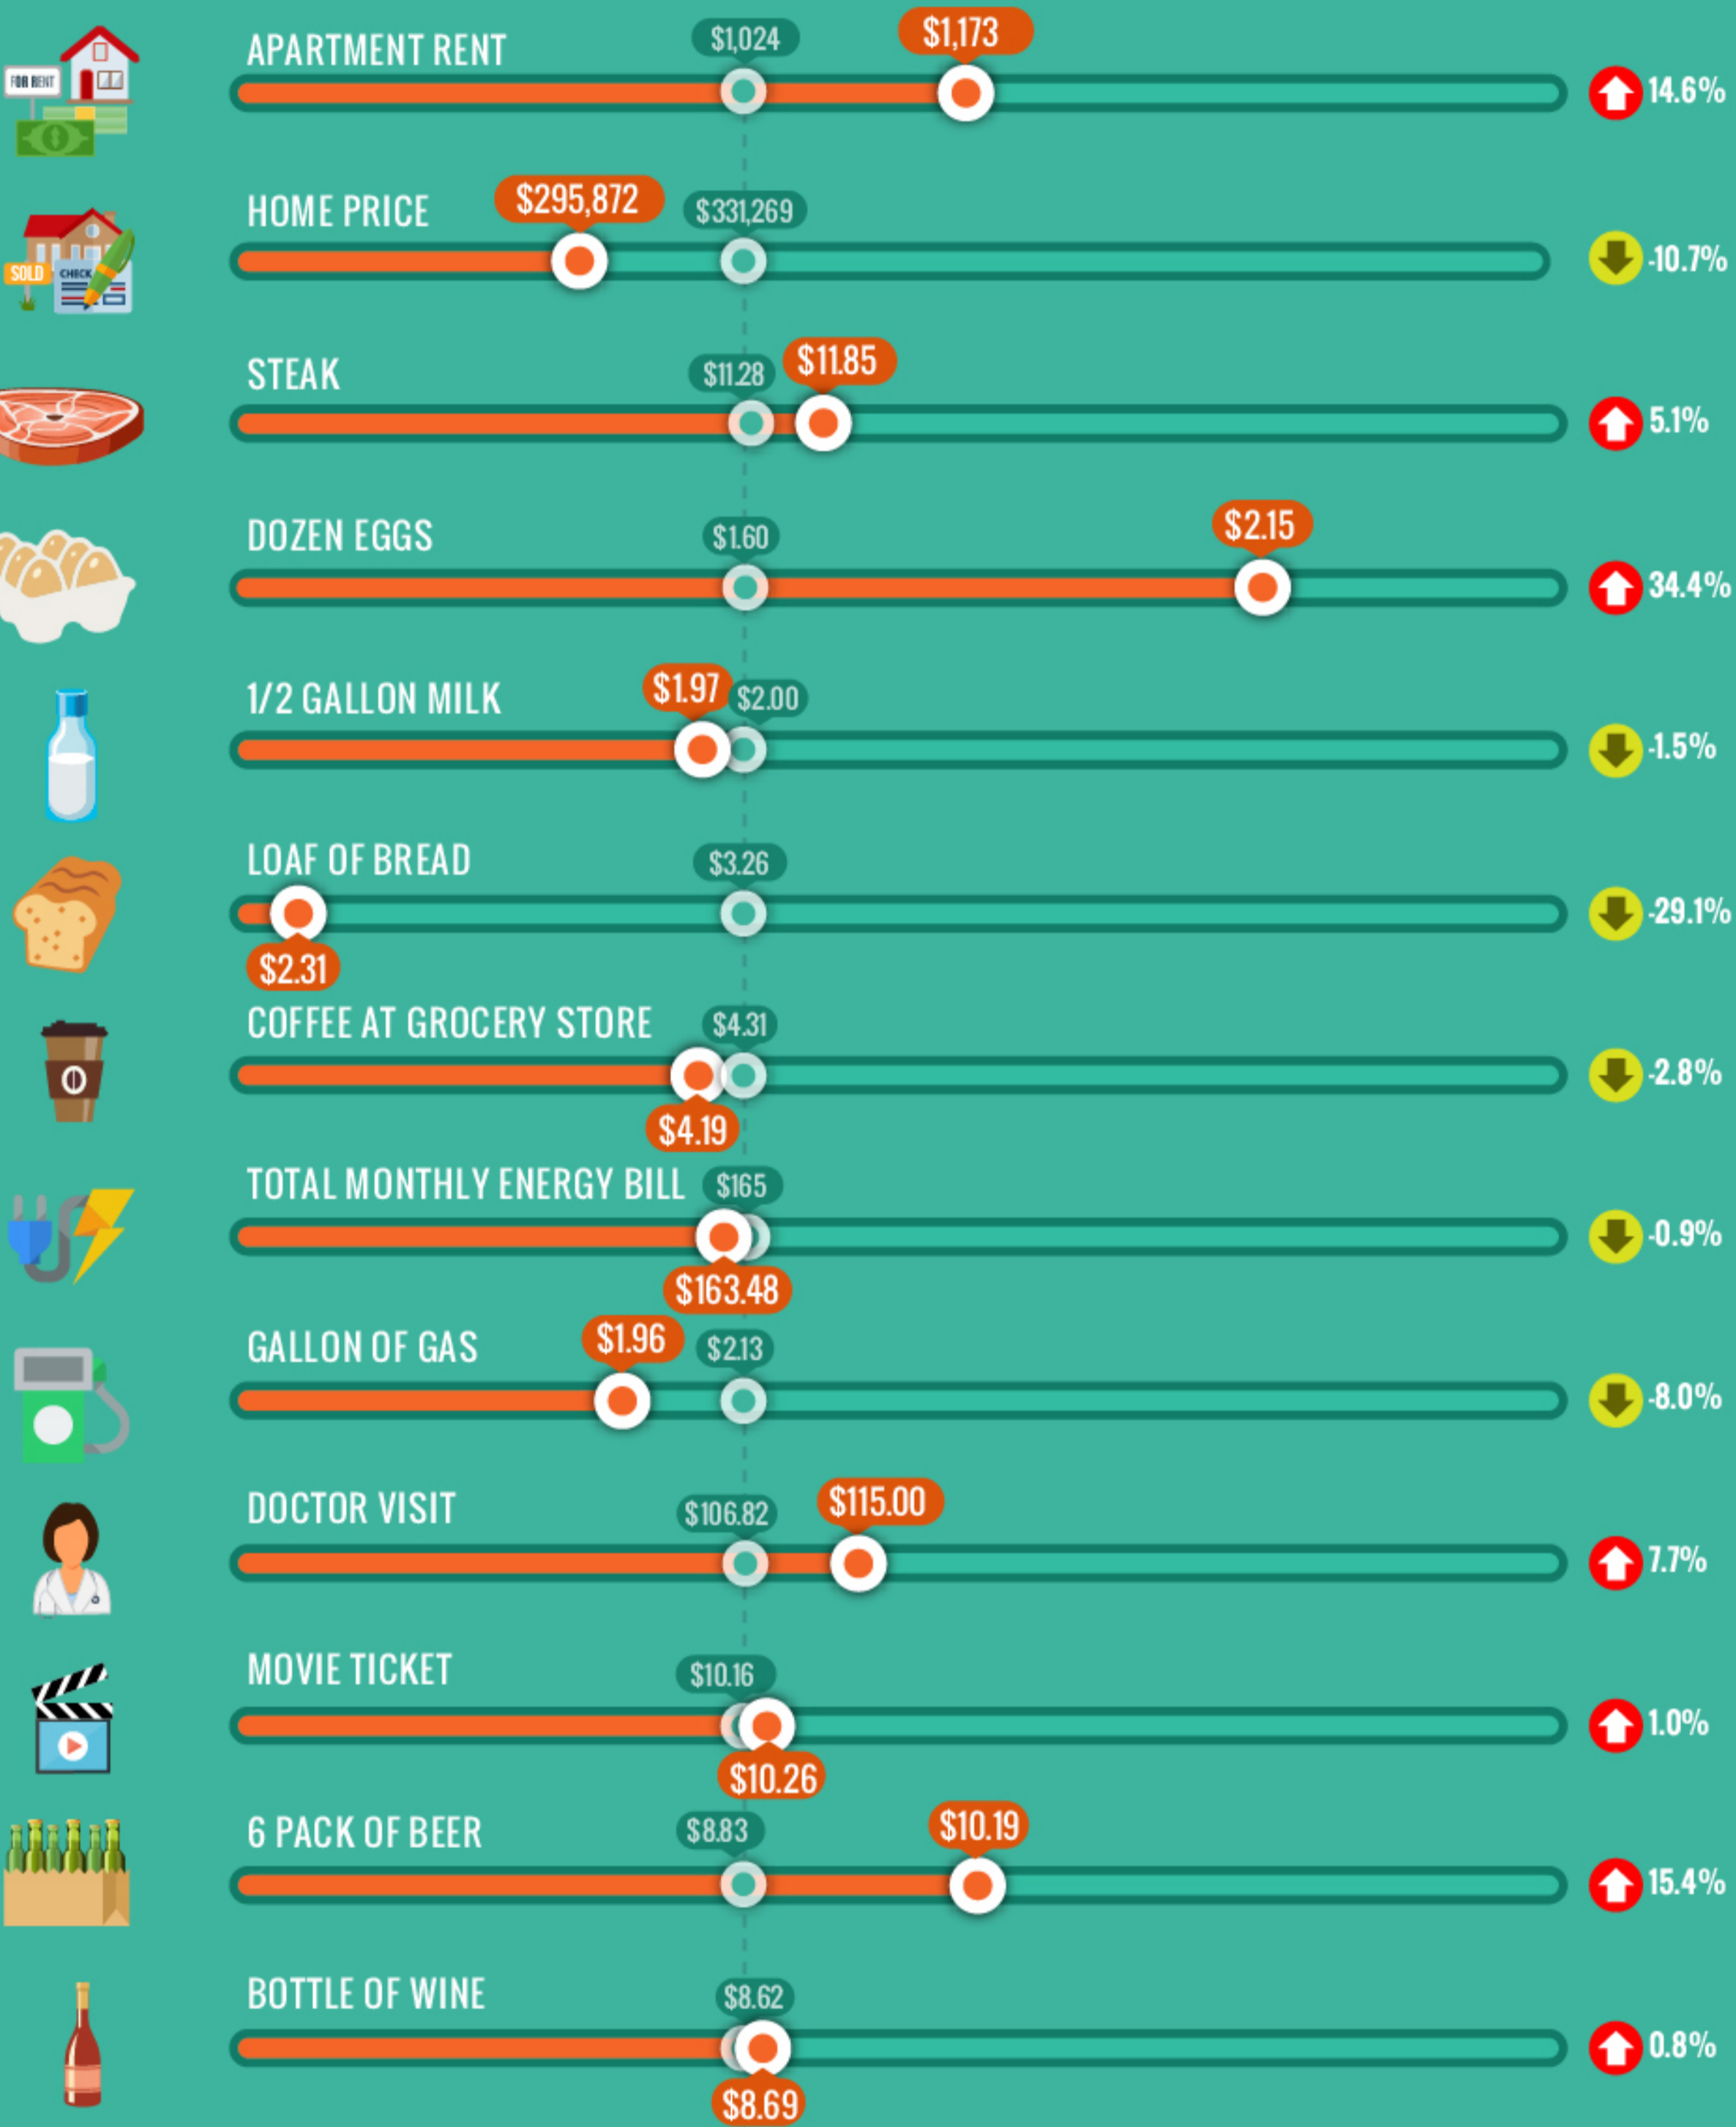

MOVING TO DALLAS

THINGS YOU SHOULD KNOW

POPULATION SIZE

U.S. POPULATION RANK

PERCENT OF HOME OWNERS

PERCENT OF RENTERS

AVERAGE DAILY TEMP

AVERAGE DAYS WITH RAIN

MOST WALKABLE NEIGHBORHOODS

- Downtown
- Oak Lawn
- Henderson
- Roseland
- Deep Ellum

HOUSEHOLD COSTS

vs.

NATIONWIDE AVERAGES

POPULAR INDUSTRIES PEOPLE WORK IN

- SALES
- OFFICE
- ADMINISTRATIVE SUPPORT
- MANAGEMENT
- BUSINESS
- FINANCE
- PRODUCTION
- TRANSPORTATION
- MATERIAL MOVING