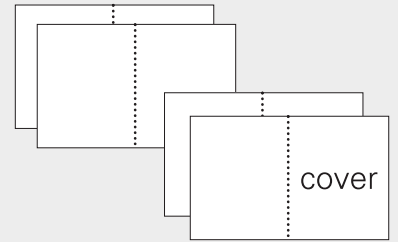

☐ **8 page, 2 sides** (circle quantity)
500 - $1,756   1,000 - $1,937
2,000 - $1,937   4,000 - $2,393
PRINT PAGE # _____

Payment

☐ PAYMENT AT TIME OF ORDER   ☐ MASTERCARD   ☐ VISA

CARD NUMBER

EXPIRATION DATE

SECURITY CODE(3-DIGIT CODE ON BACK OF CARD)

NAME AS IT APPEARS ON CARD

ZIP CODE (TO WHICH CREDIT CARD IS MAILED)

SIGNATURE

Ship to

NAME

TITLE

COMPANY

ADDRESS (SHIP TO)

CITY

STATE

ZIP

PHONE

EMAIL

SHIPPING AND HANDLING FOR GROUND DELIVERY

500 .....$36.00
1,000 .....$44.00
2,000 .....$76.00
4,000 .....$148.00

YIELD PRO

925 838 2111

PO Box 1757
Zephyr Cove, Nevada 89448

www.yieldpro.com