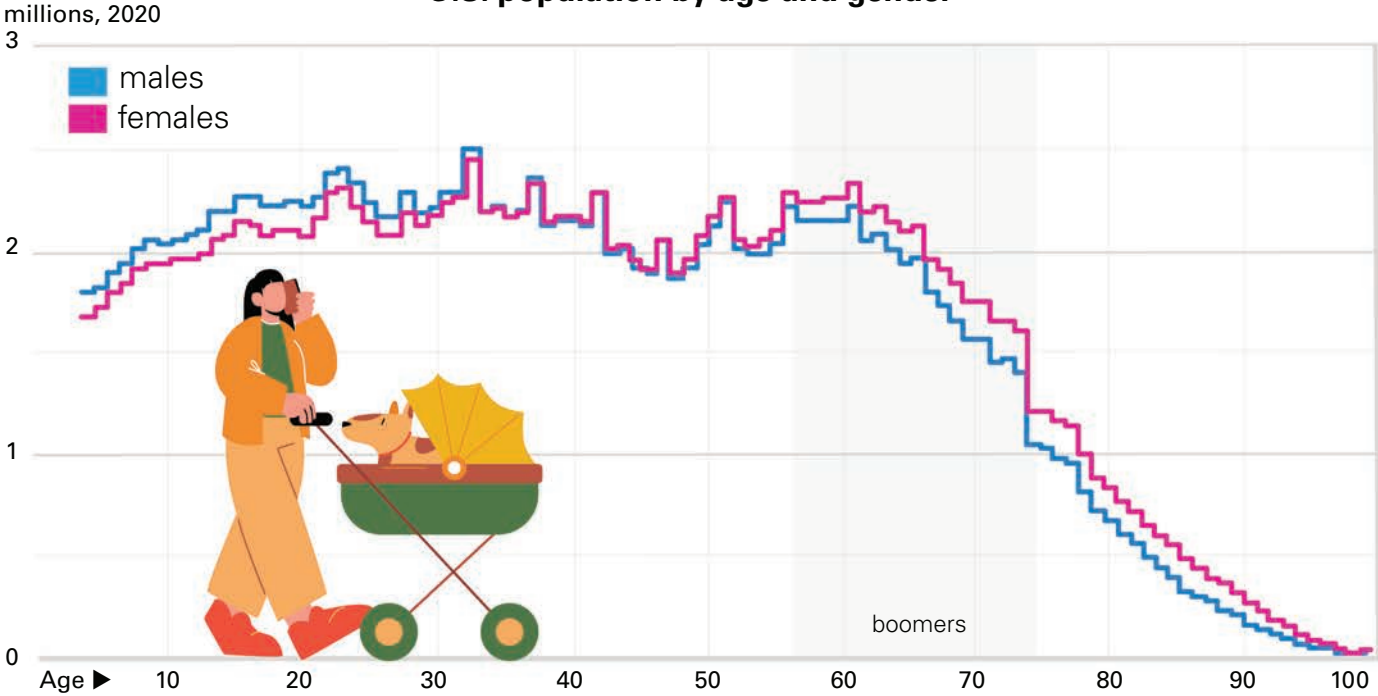

# Multifamily housing's long-run **labor crisis**

The construction industry alone needs over 61,000 new hires every month just to keep up with industry growth and worker attrition. On-going labor shortages across all sectors will continue to elevate wages and turnover.

## U.S. population by age and gender

## COMPONENTS OF U.S. POPULATION CHANGE

**FULL-TIME**  
**PART-TIME**

**452,000**

increase in part-time workers who want to work full-time from May to June

one birth every  
**9** seconds

one death every  
**11** seconds

one border crossing every  
**32** seconds

net gain of one person every  
**18** seconds